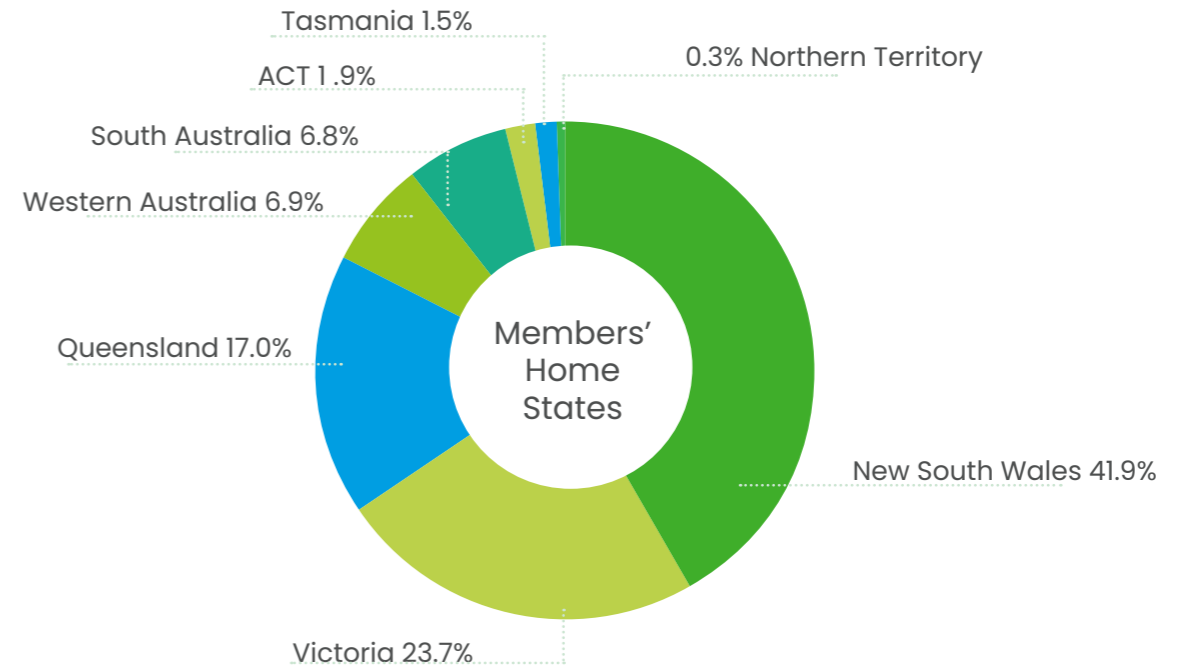

Members' Dashboard

Over ten thousand members and growing.

Huge AgLibrary

Over 3,000 resources covering a broad range of topics.

AgFunding

Keep up to date with the latest grants and funding for the Ag sector.

FARM TABLE ANALYTICS

With over 25,000 unique visits per month Farm Table's established brand and reputation provides your organisation with a unique opportunity to explore the benefits of partnering with us.

Our reach continues to expand and our focus on content, digital marketing and advertising will continue to result in further growth throughout the Agricultural Sector.

MEMBER DEMOGRAPHICS

MEMBER LOCATION