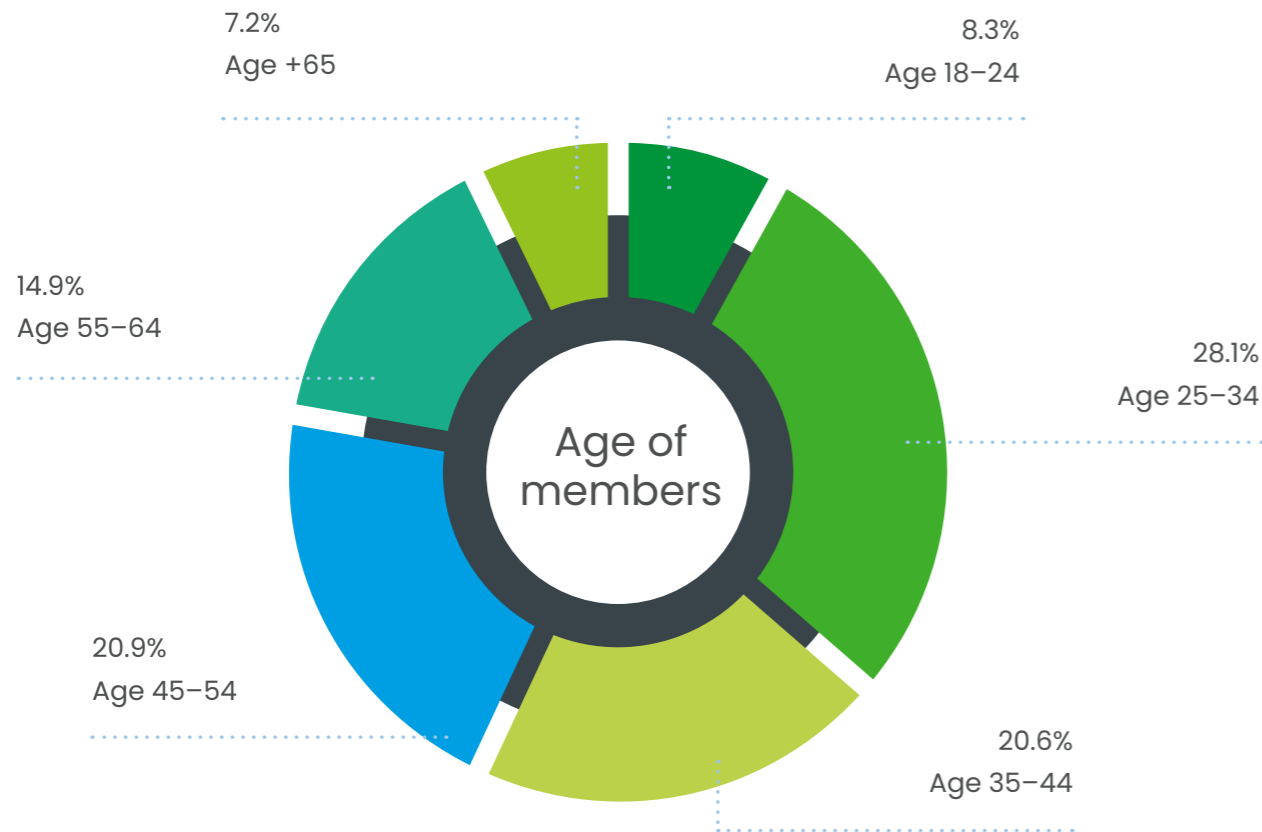

MEMBER DEMOGRAPHICS