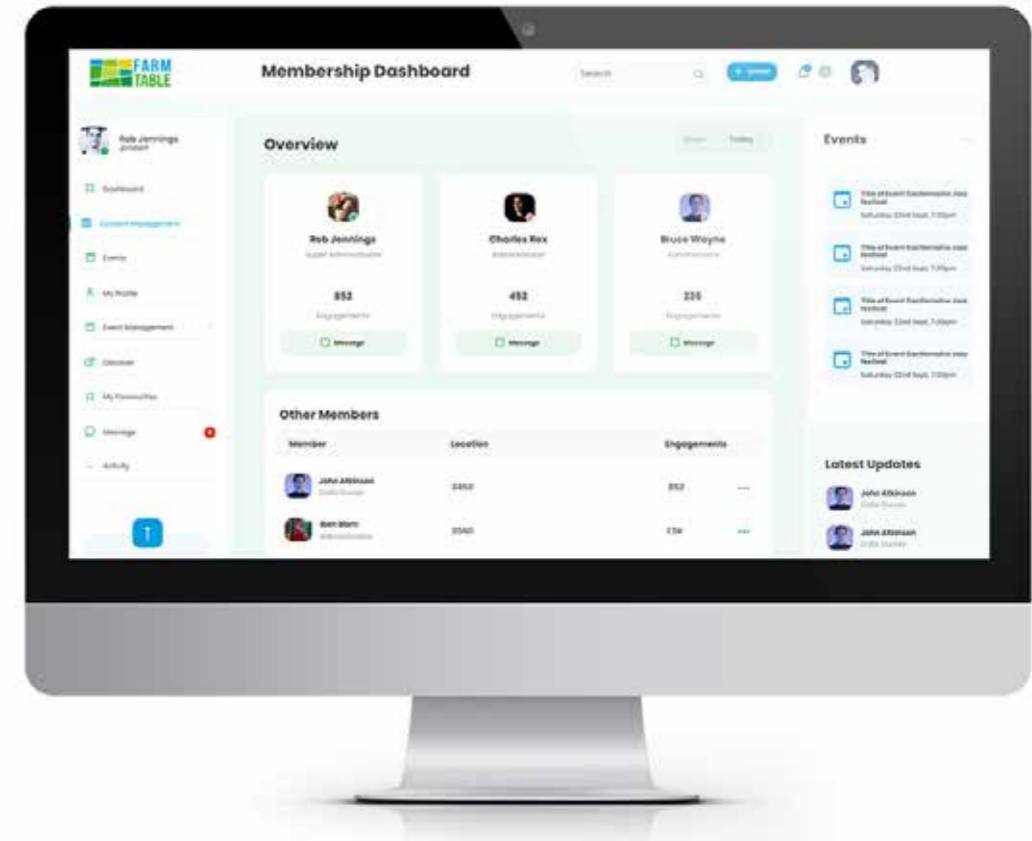

08 MEMBERSHIP PLATFORM

The members dashboard is where members can save resources on their personalised dashboard including recent activity, articles, events, courses, and programs of interest, and access to Farmer Exchange.

WHAT WE DO

PRODUCER FOCUSED

Farm Table puts the needs of the farmer/producer at the centre of the platform, thereby ensuring the content has application for all ag industry members. The Farm Table platform is a practical and dynamic resource delivering immediate solutions, resources, tools, templates, funding, and capacity building opportunities.

DRIVING GROWTH

Farm Table has been built as a producer's 'online' assistant for farmers and producers wishing to improve their systems and maximise their growth.

Farm Table is a trusted industry-wide network bringing together Australian ag knowledge, opportunities, people, and business. Our mission is to drive connection, innovation, and growth for all industry members.

SHARING KNOWLEDGE

The Farm Table platform unifies the collective industry know-how into one efficient and accessible resource, fostering an ideal ecosystem for collaboration. It ensures ag opportunities get directed to where they're most effective. It is an easy-to-use platform, driving positive change toward a more integrated, resilient, and productive ag sector.